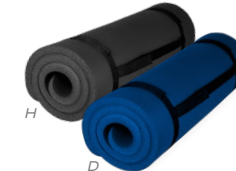

YOGA MAT
WMF09884

Material: NBR
Size: 180x61x1cm
Weight: 900g
Color: black/blue
Ctn Meas: 63x51x35cm
6 pcs/ctn
G.W.: 6.5kg N.W.: 5.2kg