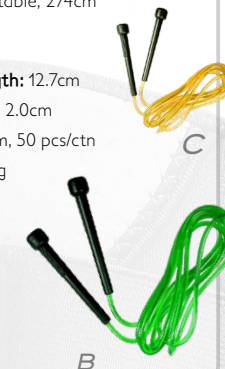

Rope Length: 274cm approx.

Rope Dia.: 0.5cm

Wood Handle Length: 12.5cm

Wood Handle Dia.: 2.9cm

Ctn Size: 55x36.5x41cm, 50 pcs/ctn

G.W.: 13.6kg N.W.: 11kg

SPEED JUMP ROPE

WMF04537

bright colors

molded plastic handles

Color: green/yellow

Rope Length: tadjustable, 274cm
approx.

Rope Dia.: 0.5cm

Plastic Handle Length: 12.7cm

Plastic Handle Dia.: 2.0cm

Ctn Size: 58x37x41cm, 50 pcs/ctn

G.W.: 8kg N.W.: 7kg

HEAVYWEIGHT JUMP ROPE

WMF04544

sealed ball bearings for even rotation

Rope Length: 274cm approx.

Rope Dia.: 0.5cm

Plastic Handle Length: 13.3cm

Plastic Handle Dia.: 2.4cm