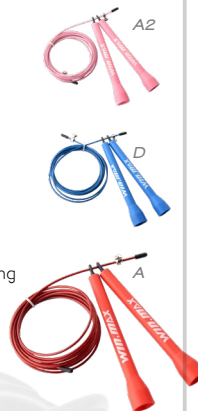

STEEL JUMP ROPE

WMF75971

Material: plastic handle,
steel rope

Weight: 80g

Rope Length: 3m

Handle Length: 17cm

Rope Dia: 0.26cm

Color: red/pink/blue

Packing: Clamshell Packing
50 pcs/ctn

Ctn Size: 77x41x27.5cm

G.W.: 8kg N.W.: 7.5kg