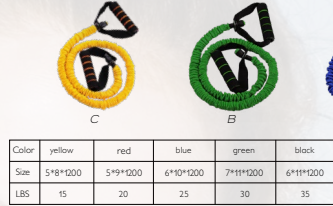

**EXPANDER-SET
KCAL**

WMF79832 A/C/D/H/B)
Greendesc.: tube expander
QTY: 40pcs/ct
N.W.: 9.5kg G.W.: 10.5kg
55x37x33cm